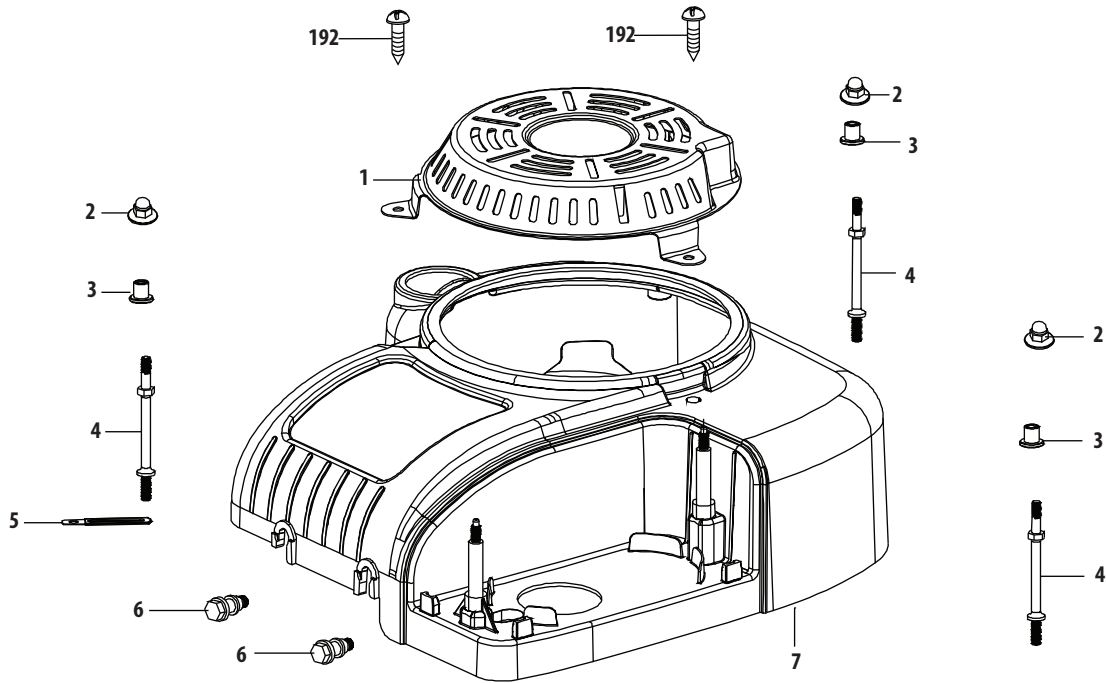

Ref.	Part Number	Description
1	751-12205	Debris Shield
2	712-04290	Nut
3	750-05320	Engine Shroud Spacer
4	710-05304	Starter / Shroud Stud M6×100
5	951-11622	Flexible Clamp
6	710-05305	Hook Bolt
7	951-12206	Air Shield
192	710-05303	Self-Tapping Bolt 5.5×25